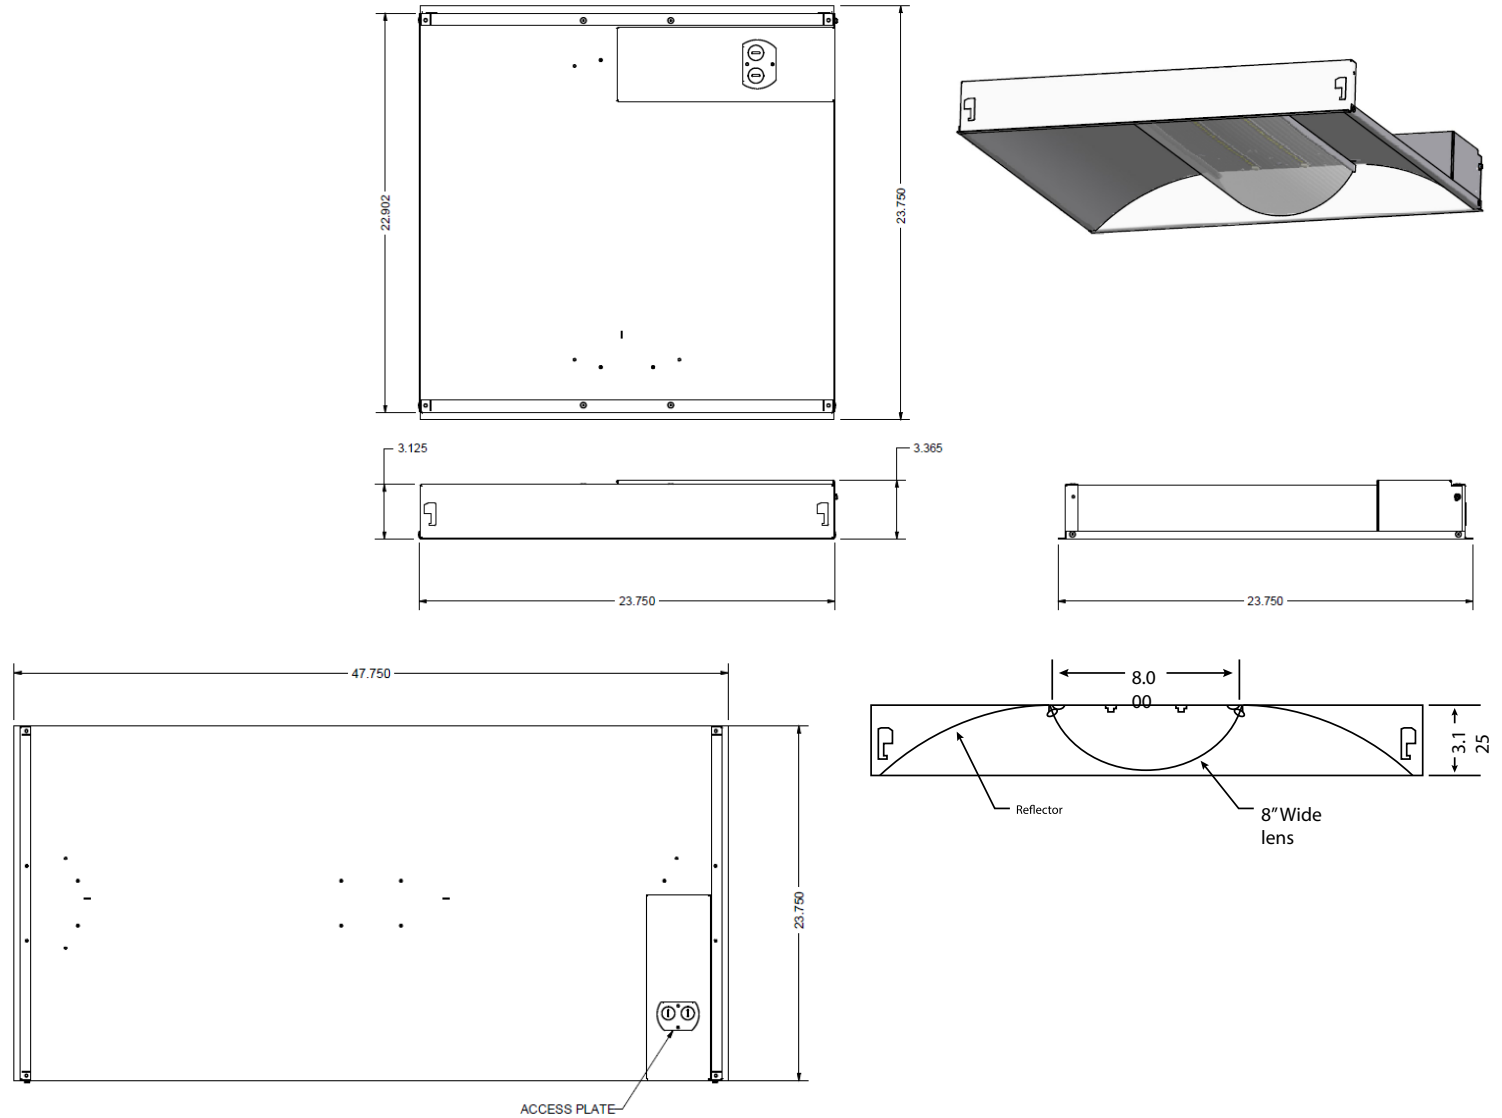

Catalog #: _____ Date: _____

Comments: _____

Certification & Listings:

N-W1L recessed wide lens volumetric

BEFORE INSTALLATION, PLEASE CONSULT YOUR LOCAL ORDNCES AND BUILDING CODES FOR COMPLIANCE

Dimensions